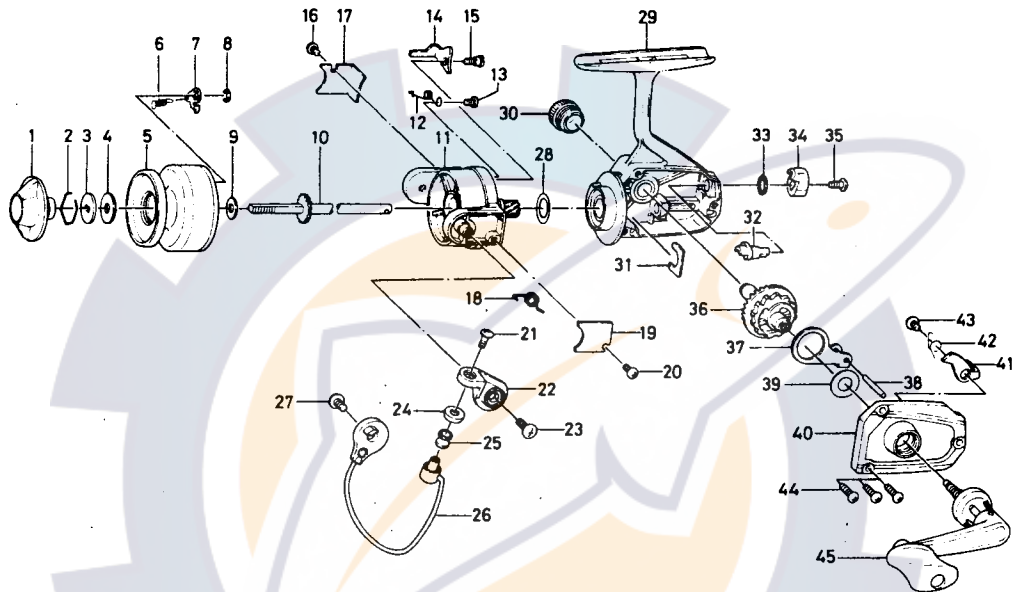

# SPINNING REEL 70X

Key No.	Parts No.	Parts Name	Key No.	Parts No.	Parts Name
1	740-2802	Drag knob	24	B68-7901	Roller collar
2	170-7701	Drag washer retainer	25	250-1921	Line roller
3	374-9802	Drag D washer	26	B60-4001	Bail
4	374-3602	Disc washer	27	351-6102	Bail holder screw
5	B02-7402	Spool	28	371-2800	Rotor washer
6	144-1211	Spool click claw spring	29	B60-3001	Body
7	B07-5302	Spool click claw	30	B03-4801	Handle screw cap
8	320-5901	Spool click claw retainer	31	B60-3801	Pinion retainer
9	372-3501	Spool washer	32	B02-5501	Anti-reverse cam
10	B60-5101	Main shaft	33	150-1751	Anti-reverse lever washer
11	B60-3501	Rotor	34	B03-9401	Anti-reverse lever
12	B59-1201	Bail kick lever spring	35	B67-9301	Anti-reverse lever screw
13	353-8401	Bail kick lever spring screw	36	B02-6101	Drive gear
14	B60-4201	Bail kick lever	37	B02-6301	Oscillating slider
15	B59-1101	Bail kick lever screw	38	B02-6601	Oscillating slider pin
16	350-8913	Bail kick lever cover screw	39	370-9900	Drive gear washer
17	B60-4301	Bail kick lever cover	40	B60-4401	Body cover
18	B60-6701	Bail spring	41	B02-7801	Anti-reverse claw
19	B60-3901	Bail spring cover	42	144-8211	Anti-reverse claw spring
20	350-8913	Bail spring cover screw	43	351-7703	Anti-reverse claw screw
21	B67-9301	Bail screw	44	351-7803	Body cover screw
22	B67-8901	Arm lever	45	B02-7001	Handle
23	351-6102	Arm lever screw			